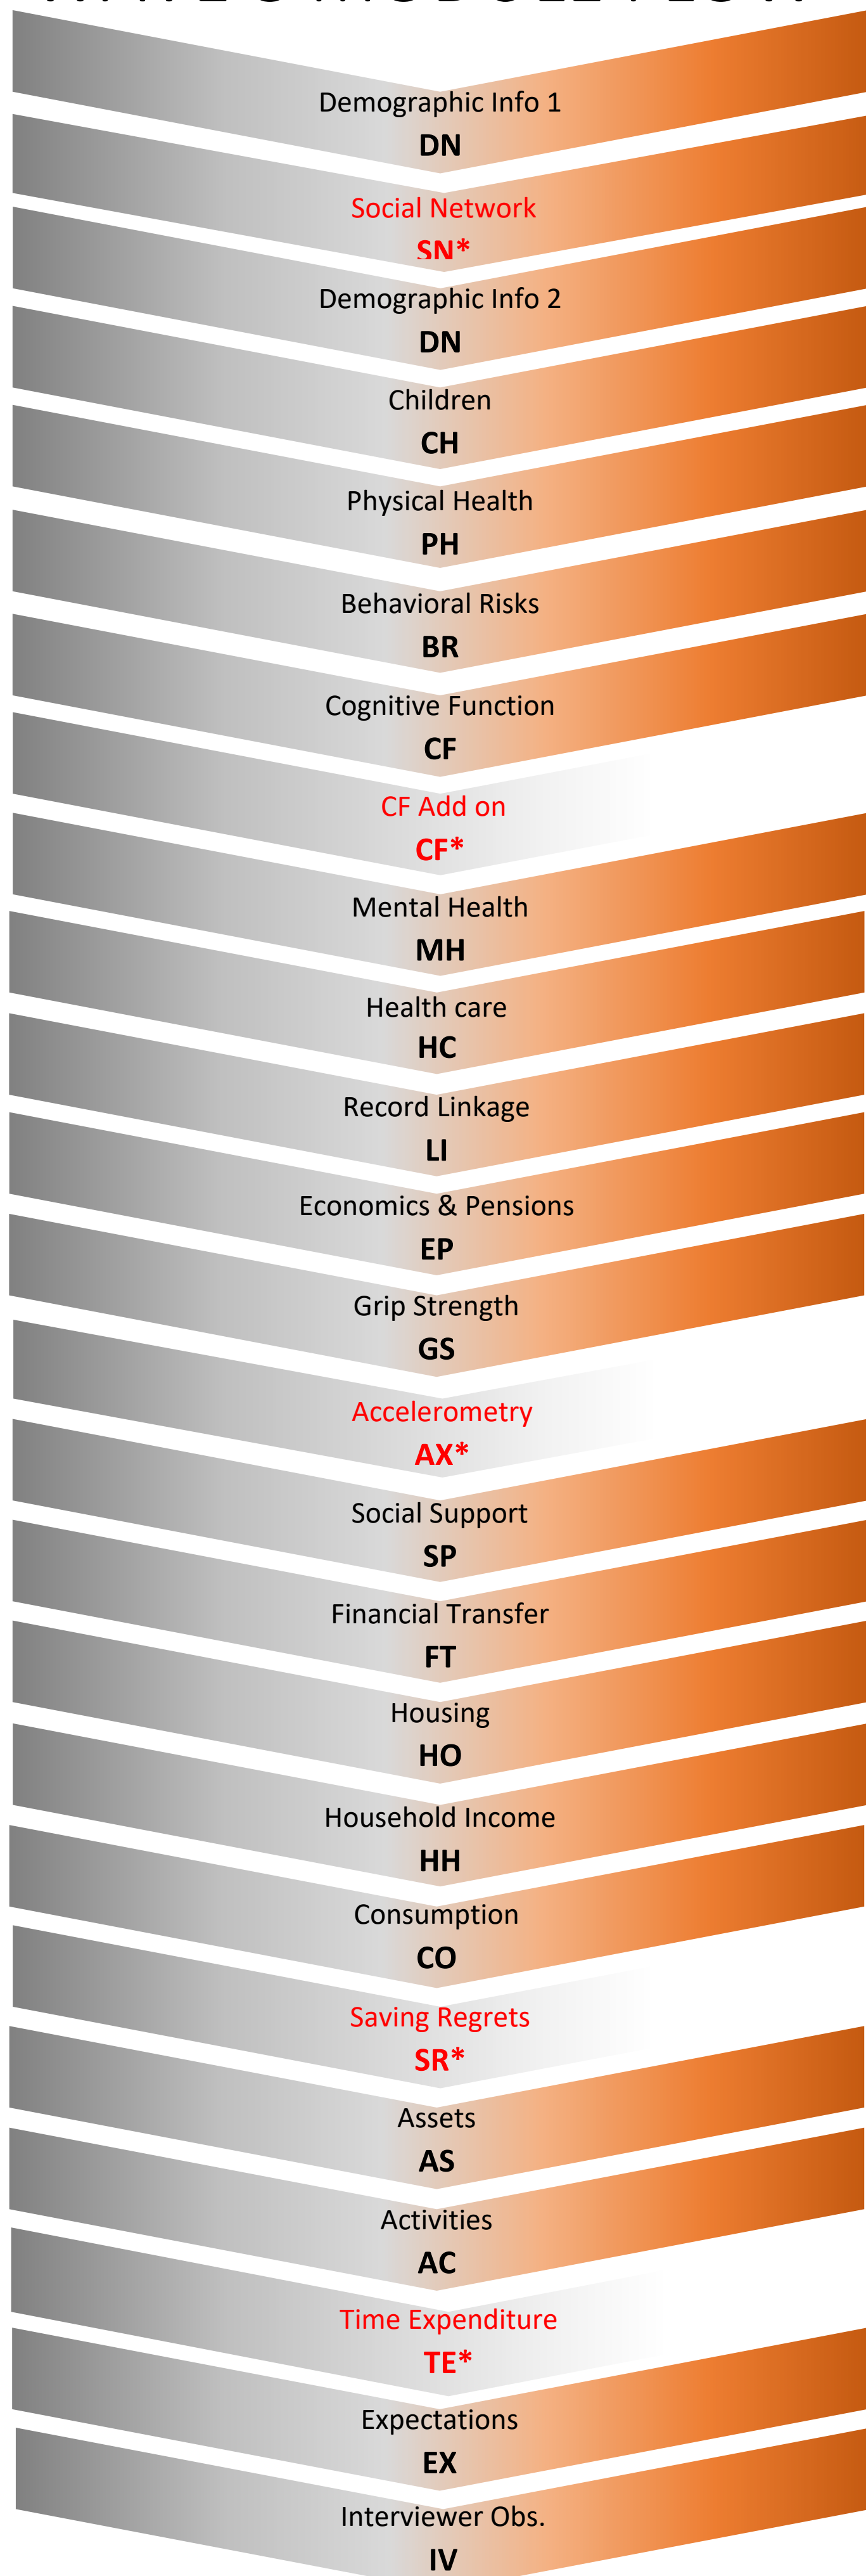

WAVE 8 MODULE FLOW

Panel
Respondent

Respondent
Baseline

*Add on module in Wave 8